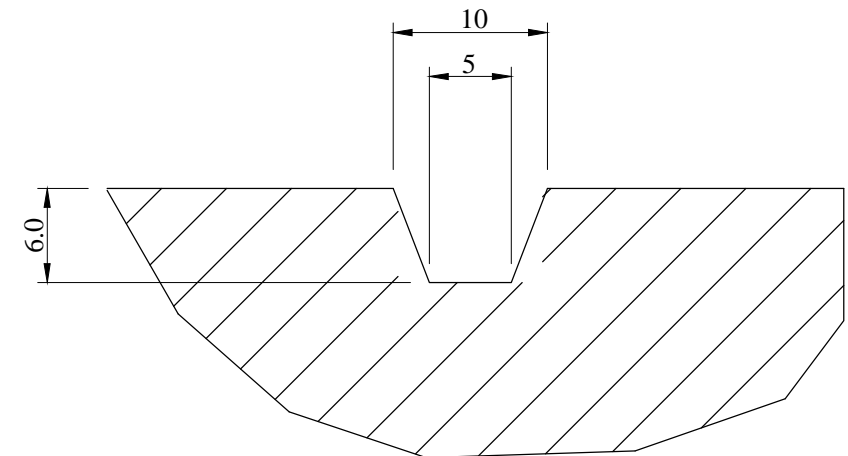

Lateral Grooves

Circumferential Grooves

Pattern Type

Universal Wet

Drawn:-
13/09/10

Pattern No

M007

Drawn By:-
JLH